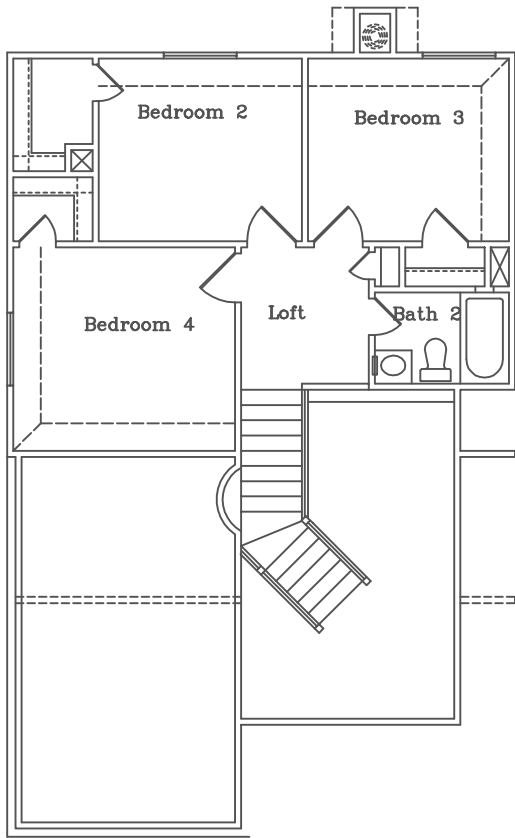

Plan 2163

Specifications

Bedrooms: 4

Bathrooms: 2 1/2

Width: 43'-11"

Depth: 50'-7"

Approx. Living Area: 2163

2ND FLOOR

1ST FLOOR

Cambridge Homes