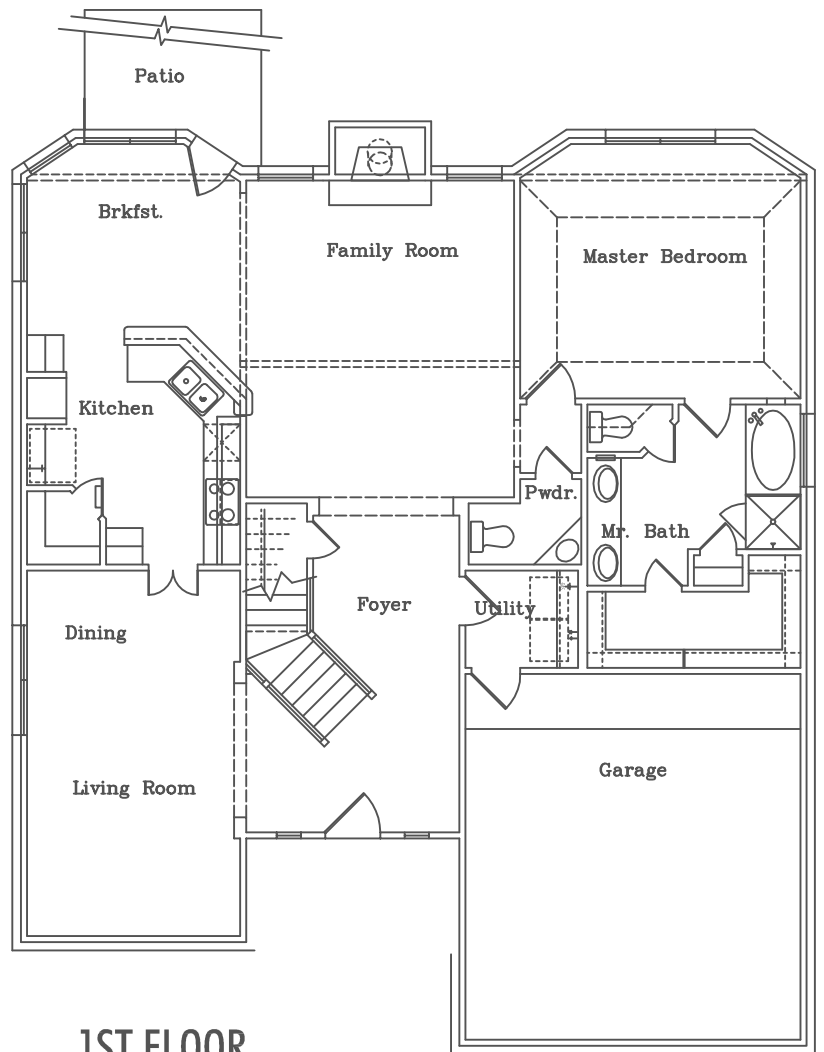

Plan 2163

Specifications

Bedrooms: 4

Bathrooms: 2 1/2

Width: 43'-11"

Depth: 50'-7"

Approx. Living Area: 2163

2ND FLOOR

1ST FLOOR

Cambridge Homes